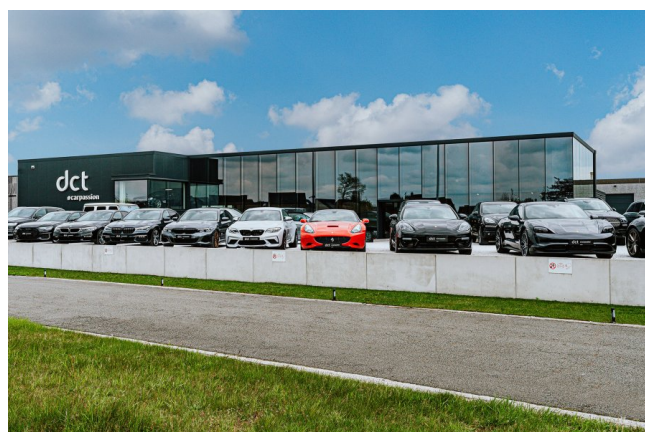

## PORSCHE 911

3.0 COUPÉ PDK LIFT CHRONO SPORTEXHAUST SUNROOF

€ 91.900

Bezoek deze wagen bij DCT Maldegem

## HIGHLIGHTS

- Top Configuration
- Black / Full leather balck
- 433 20" Carrera S wheels
- 454 Cruise control
- 748 Eelctric folding mirrors
- 651 Electric Sunroof
- 559 Chroom window trim
- EKC Extended Leather Package Interior
- 602 LED lights includ. Porsche Dynamic Lights Plus
- 474 LIFT Front Axle
- 489 Multifunctional steering wheel
- 636 Park Assist Front and Rear
- 250 PDK automatic gearbox
- CWL Porsche sign in color
- 457 Lane assist
- QR5 Sport Chrono Package
- 176 Sport Exhaust
- 541 Seat Ventilation
- 342 Heated seats + heated steeringwheel