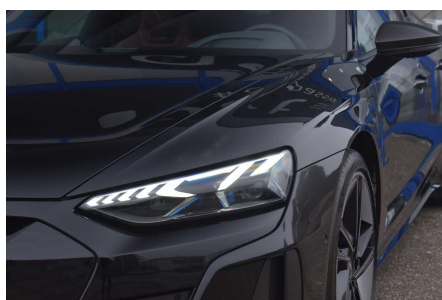

AUDI RS E-TRON GT

PANORAMA REAR AXLE ST. B&O HUD ACC CARBON

€ 84.900