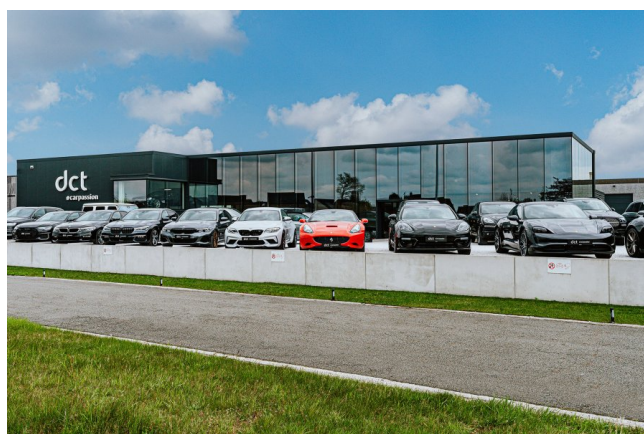

## BMW X5

45E HYBR PANO M-SPORTPAKKET 22'ALU PRIVACY

€ 64.900

Bezoek deze wagen bij DCT Maldegem

## HIGHLIGHTS

ADDRESS - 9990 MALDEGEM - INDUSTRIELAAN 9a - BELGIUM - +32 50 39 39 50\*\*\*

- **Black Saphir/ Full Leather Oyster**
- **Belgian car / First owner**
- **337 M-Sportpack**
- **2TB Sport Automatic Gearbox**
- **3MC M roofrails shadow line**
- **402 Panoramic sunroof**
- **420 Privacy glass**
- **459 Electric seats with Memory**
- **481 Sportseats**
- **494 Heated front seats**
- **4A2 Craftedclarity gearshifter**
- **4AW Dashboard sensatec**
- **4T8 Mirror pack**
- **4UR Ambient light**
- **5DN Parking system Plus**
- **654 DAB tuner**
- **6C4 Connected Pack Professional**
- **6U3 BMW Live Cockpit Professional**
- **715 M - Aerodynamic Pack**
- **760 Shadow line**
- **775 Black roof interior**
- **7M9 M shadowline Plus**
- **22" alu wheel Black Gloss**