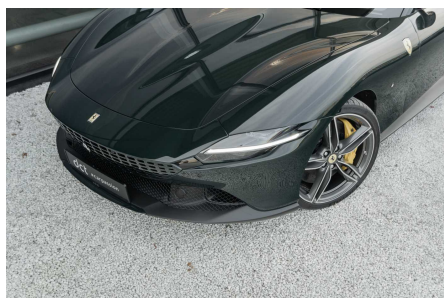

## FERRARI ROMA

SPIDER CLASSIC COLOR VERDI DAYTONA SEATS JBL SOUND

€ 329.900

Visitez cette voiture à DCT Wielsbeke

## CARACTÉRISTIQUES

<b>Fabricant</b>	Ferrari
<b>Modèle</b>	Roma
<b>Première immatriculation</b>	01/2026
<b>Kilométrage</b>	3.245 km
<b>Type de carburant</b>	Essence
<b>La puissance du moteur (kW/Pk)</b>	456 kW / 619 Pk
<b>Cylindrée</b>	3855 cc
<b>Transmission</b>	Automatique (8)
<b>Style corporel</b>	Cabriolet
<b>Couleur</b>	Vert solid
<b>TVA deductible</b>	Oui
<b>Prix</b>	€ 329.900

## POINTS FORTS

- Ferrari Roma Spider - belgian Car 1st Owner - Like New and Complet front and Mirrors in PPF Foil
- 
- Ferrari historical color - British racing green Dual color leather interior Cuio brown
- 
- Interior finishing 28.300 euros!!
- 
- AIRS Neck Warmer
- BAC3 Backrest In coured Leather Cuio
- CALY Yellow Brake Calippers
- CLDT Coured Inner Deetails NERO
- COAC My Ferrari Connect
- COPT Tonneau cover in fabric
- DAYT Daytaon Style Seats
- DUAL Dual Colour Leather Interior trim CUOIO
- ECAL Emergency Call
- EMPH Cavallino Stitched on headrest NERO
- EMPR Rear Cavallino on headrest NERO
- EXA3 Sport Tailpipes
- FLMA Additional Coroued Mats with logo
- HWC0 My Ferrari Connect Readiness
- LEDS Carbon Fibre Steering wheel + LEDS
- LOGO Scuderia Ferrari Shields
- MADM Magneride Dual Mode Suspension
- MIR3 Electrochomic Rear View Mirror
- PIPS Passenger Compartment inserts in alcantara CUOIO
- PNTH Ferrari Histroical Colour
- RSFD Diamond Polished Forged Wheels
- RSFV Ventilated and Heated Full electric Seats
- SMRT Smartphone Interface
- SNDB JBL Hi End Sound SYSTEM
- SOFT Soft Top Colour Brown Tailoring Fabric
- SPEC Customs Specs
- STC2 Coloured Special Stitching OR NERO
- STCN Top Contrast Stitching RAME
- STP1 Leather Perforated Inserts NERO
- STW1 Coloured Steering wheel CUOIO
- STWH Heating Steering wheel
- TYMX MichelinTyres
- WIRE Wireless Smartphone charging
- VAT REFUNDABLE, Like new
-