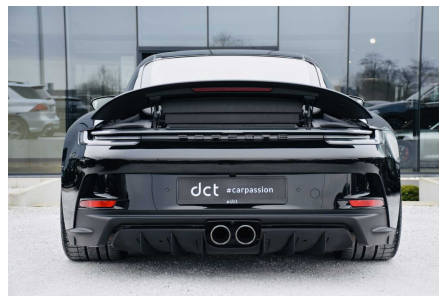

## PORSCHE 992

GT3 TOURING PEPITA LIFT REAR AXLE

€ 189.900

Visitez cette voiture à DCT Maldegem

## CARACTÉRISTIQUES

Fabricant	Porsche
Modèle	992
Première immatriculation	07/2022
Kilométrage	3.644 km
Type de carburant	Essence
La puissance du moteur (kW/Pk)	375 kW / 509 Pk
Cylindrée	3996 cc
émissions de CO2	283 g/km
Transmission	Automatique (7)
Style corporel	Coupé
Couleur	Noir solid
TVA deductible	Non
Prix	€ 189.900

## POINTS FORTS

- BELGIAN CAR / 1 OWNER
- 
- BLACK / HERITAGE INTERIOR DESIGN PEPITA
- 
- Interior with extended leather elements
- Sport Plus Seats 4-way
- Mirrors in color
- Hydraulic LIFT system Front axle
- ALCANTARA STEERING WHEEL
- 90L
- Brake Clippers in Black Gloss
- 21"/20" 911 GT3 Alloy Wheels
- Wheels in Black Satin
- LED Headlights in BLACK incl PDLs
- Exclusive Manufaktur Lightstrip
- Automatic dimming Mirrors
- Park Assist
- Rearview Camera
- Heated Seats
- Background Combi in White
- Apple CarPlay / Android Auto
- PASM
- Rearwheel steering
- Cruise Control
- Automatic Climate Control
- PCM incl NAVIGATION
- Sound Package Plus
- DAB