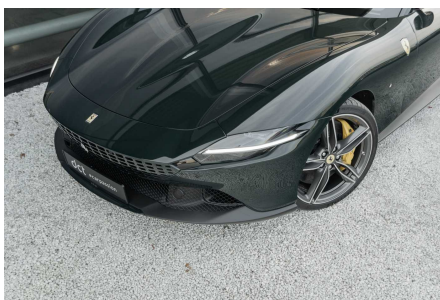

## FERRARI ROMA

SPIDER CLASSIC COLOR VERDI DAYTONA SEATS JBL SOUND

€ 329.900

Visit this car at DCT Wielsbeke

## SPECIFICATIONS

<b>Manufacturer</b>	Ferrari
<b>Model</b>	Roma
<b>First registration</b>	01/2026
<b>Mileage</b>	3.245 km
<b>Fuel type</b>	Petrol
<b>Engine power (kW/Pk)</b>	456 kW / 619 Pk
<b>Cylinder capacity</b>	3855 cc
<b>Transmission</b>	Automatic (8)
<b>Body style</b>	Convertible
<b>Color</b>	Green solid
<b>Tax deductible</b>	Yes
<b>Price</b>	€ 329.900

## HIGHLIGHTS

- Ferrari Roma Spider - belgian Car 1st Owner - Like New and Complet front and Mirrors in PPF Foil
- 
- Ferrari historical color - British racing green Dual color leather interior Cuio brown
- 
- Interior finishing 28.300 euros!!
- 
- AIRS Neck Warmer
- BAC3 Backrest In coured Leather Cuio
- CALY Yellow Brake Calippers
- CLDT Coured Inner Deatails NERO
- COAC My Ferrari Connect
- COPT Tonneau cover in fabric
- DAYT Daytaon Style Seats
- DUAL Dual Colour Leather Interior trim CUOIO
- ECAL Emergency Call
- EMPH Cavallino Stitched on headrest NERO
- EMPR Rear Cavallino on headrest NERO
- EXA3 Sport Tailpipes
- FLMA Additional Coroued Mats with logo
- HWC0 My Ferrari Connect Readiness
- LEDS Carbon Fibre Steering wheel + LEDS
- LOGO Scuderia Ferrari Shields
- MADM Magneride Dual Mode Suspension
- MIR3 Electrochomic Rear View Mirror
- PIPS Passenger Compartment inserts in alcantara CUOIO
- PNTH Ferrari Histroical Colour
- RSFD Diamond Polished Forged Wheels
- RSFV Ventilated and Heated Full electric Seats
- SMRT Smartphone Interface
- SNDB JBL Hi End Sound SYSTEM
- SOFT Soft Top Colour Brown Tailoring Fabric
- SPEC Customs Specs
- STC2 Coloured Special Stitching OR NERO
- STCN Top Contrast Stitching RAME
- STP1 Leather Perforated Inserts NERO
- STW1 Coloured Steering wheel CUOIO
- STWH Heating Steering wheel
- TYMX MichelinTyres
- WIRE Wireless Smartphone charging
- VAT REFUNDABLE, Like new
-