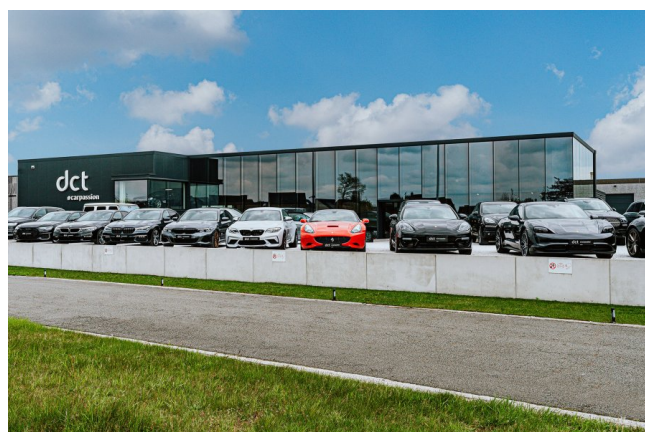

MERCEDES-BENZ GLC 250

4-MATIC PANO LEATHER 360° OFF ROAD PACK

€ 27.900

Visit this car at DCT Maldegem

MALDEGEM

Industrielaan 9a

T +32 50 39 39 50

maldegem@dct.be

Would you like this car in a different color or configuration? Let us know and we will look for the right match!

HIGHLIGHTS

- Seleniet Grey/ Leather Brown
- 234 Blind Spot assist
- 235 Active Parking System
- 357 SD Navigation
- 413 Panoramic sunroof
- 421 Automatic Gearbox 9
- 430 Off Road Pack
- 440 Cruise control
- 500 Electric folding mirrors
- 360° Camera
- 51U Black roof interior
- 537 DAB Tuner
- 580 Climate control
- 840 Privacy glass
- 873 Heated seats front
- 877 Ambient light
- 890 Electric boot
- 900 Chroom Pack