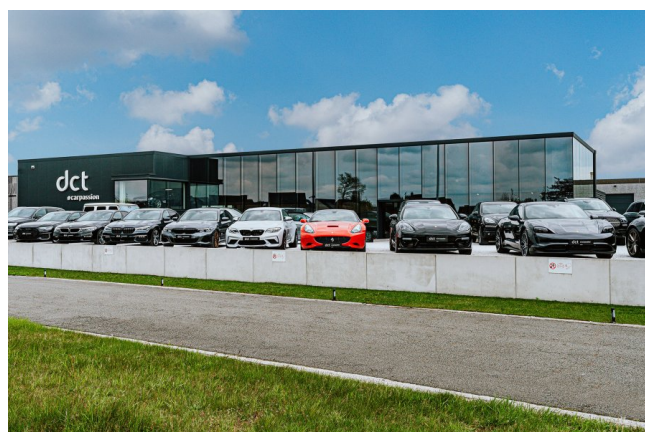

## PORSCHE 911

3.0 COUPÉ PDK LIFT CHRONO SPORTEXHAUST SUNROOF

€ 91.900

Visit this car at DCT Maldegem

## HIGHLIGHTS

- Top Configuration
- Black / Full leather balck
- 433 20" Carrera S wheels
- 454 Cruise control
- 748 Eelctric folding mirrors
- 651 Electric Sunroof
- 559 Chroom window trim
- EKC Extended Leather Package Interior
- 602 LED lights includ. Porsche Dynamic Lights Plus
- 474 LIFT Front Axle
- 489 Multifunctional steering wheel
- 636 Park Assist Front and Rear
- 250 PDK automatic gearbox
- CWL Porsche sign in color
- 457 Lane assist
- QR5 Sport Chrono Package
- 176 Sport Exhaust
- 541 Seat Ventilation
- 342 Heated seats + heated steeringwheel