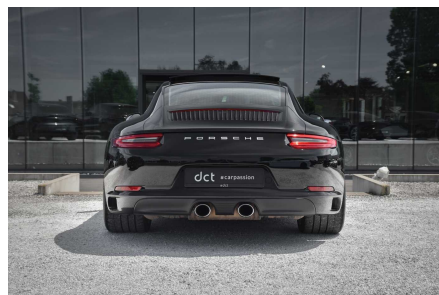

## PORSCHE 911

3.0 COUPÉ PDK LIFT CHRONO SPORTEXHAUST SUNROOF

€ 91.900

Visit this car at DCT Maldegem

## HIGHLIGHTS

- Top Configuration
- Black / Full leather balck
- 433 20" Carrera S wheels
- 454 Cruise control
- 748 Eelctric folding mirrors
- 651 Electric Sunroof
- 559 Chroom window trim
- EKC Extended Leather Package Interior
- 602 LED lights includ. Porsche Dynamic Lights Plus
- 474 LIFT Front Axle
- 489 Multifunctional steering wheel
- 636 Park Assist Front and Rear
- 250 PDK automatic gearbox
- CWL Porsche sign in color
- 457 Lane assist
- QR5 Sport Chrono Package
- 176 Sport Exhaust
- 541 Seat Ventilation
- 342 Heated seats + heated steeringwheel