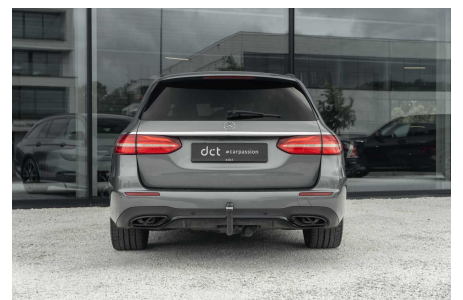

## MERCEDES-BENZ E 43 AMG

4-MATIC PANO FULL SERVICE HISTORY 360° AIRMATIC

€ 27.900

Visit this car at DCT Wielsbeke

## HIGHLIGHTS

Mercedes-Benz E 43 AMG 4M - Pano Full Service 360° AirMatic