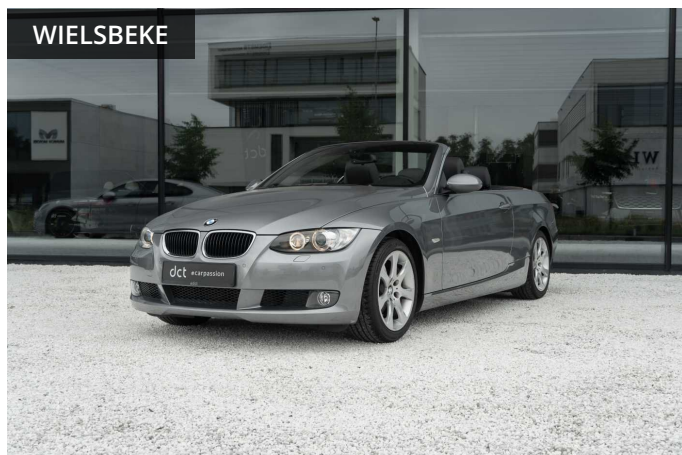

BMW 320 CONVERTIBLE

€ 18.900

Visit this car at DCT Wielsbeke

WIELSBEKE

Ooigemstraat 6

T +32 56 44 33 33

wielsbeke@dct.be

BTW BE 0479 929 967

SPECIFICATIONS

Manufacturer	BMW
Model	320 Convertible
First registration	07/2007
Mileage	42.914 km
Fuel type	Petrol
Engine power (kW/Pk)	120 kW / 163 Pk
Cylinder capacity	2171 cc
CO2 emission	225 g/km
Transmission	Manual (5)
Body style	Convertible
Color	Grey solid
Tax deductible	No
Price	€ 18.900