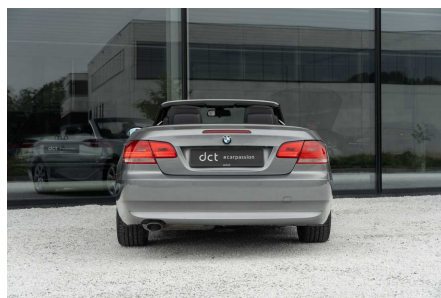

BMW 320 CONVERTIBLE

€ 18.900

Visit this car at DCT Wielsbeke

WIELSBEKE

Ooigemstraat 6

T +32 56 44 33 33

wielsbeke@dct.be

BTW BE 0479 929 967

SPECIFICATIONS

Manufacturer	BMW
Model	320 Convertible
First registration	07/2007
Mileage	42.914 km
Fuel type	Petrol
Engine power (kW/Pk)	120 kW / 163 Pk
Cylinder capacity	2171 cc
CO2 emission	225 g/km
Transmission	Manual (5)
Body style	Convertible
Color	Grey solid
Tax deductible	No
Price	€ 18.900