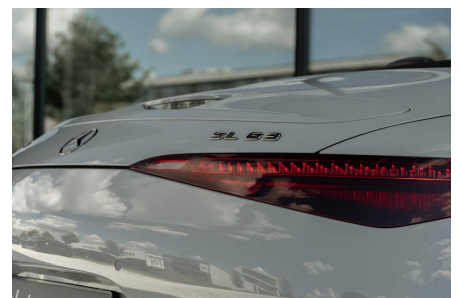

MERCEDES-BENZ SL 63 AMG

PERFORMANCE SEATS BURMESTER HIGH END NIGHT DISTR+

€ 119.900

Visit this car at DCT Wielsbeke