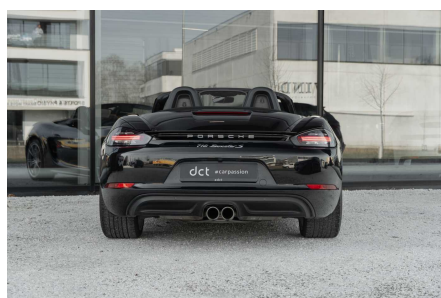

PORSCHE BOXSTER

S SPORTCHRONO PARKASSIST CRUISECONTROL

€ 58.900

Visit this car at DCT Wielsbeke

WIELSBEKE

Ooigemstraat 6

T +32 56 44 33 33

wielsbeke@dct.be

BTW BE 0479 929 967

SPECIFICATIONS

Manufacturer	Porsche
Model	Boxster
First registration	07/2016
Mileage	59.987 km
Fuel type	Petrol
Engine power (kW/Pk)	257 kW / 349 Pk
Cylinder capacity	2497 cc
CO2 emission	167 g/km
Transmission	Automatic (7)
Body style	Convertible
Color	Black metallic
Tax deductible	No
Price	€ 58.900

Would you like this car in a different color or configuration? Let us know and we will look for the right match!

HIGHLIGHTS

- **Porsche Boxster S - Sport Chrono ParkAssist Cruise Control**
- **2T Deep Black Metallic - Black leather interior with sports seats**
-
- **4C Black hood**
-
- **250 Porsche Doppelkupplung (PDK)**
- **342 Seat heating**
- **433 20-inch Carrera S wheels**
- **454 Cruise control**
- **573 Automatic air conditioning**
- **583 Smoker's package**
- **630 Light Design Package**
- **638 ParkAssist front and rear including camera**
- **658 Power steering plus**
- **7UG Porsche Communication Management (PCM) INCL. navigation module**
- **810 Floor mats**
- **IV2 Porsche Connect Plus**
- **P04 Sports seats plus (2-way adjustable, electric)**
- **P13 Auto-dimming interior/exterior mirrors with integrated rain sensor**
- **QR5 Sport Chrono Package**
- **Private Car - NO VAT Refundable**