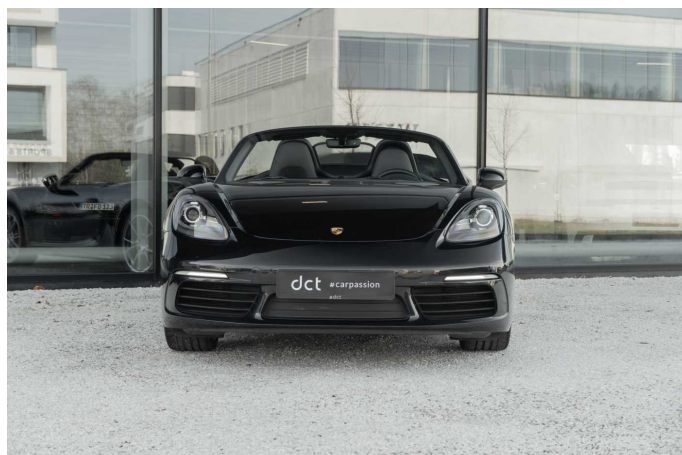

PORSCHE BOXSTER

S SPORTCHRONO PARKASSIST CRUISECONTROL

€ 58.900

Visit this car at DCT Wielsbeke

WIELSBEKE

Ooigemstraat 6

T +32 56 44 33 33

wielsbeke@dct.be

BTW BE 0479 929 967

SPECIFICATIONS

Manufacturer	Porsche
Model	Boxster
First registration	07/2016
Mileage	59.987 km
Fuel type	Petrol
Engine power (kW/Pk)	257 kW / 349 Pk
Cylinder capacity	2497 cc
CO2 emission	167 g/km
Transmission	Automatic (7)
Body style	Convertible
Color	Black metallic
Tax deductible	No
Price	€ 58.900

Would you like this car in a different color or configuration? Let us know and we will look for the right match!

HIGHLIGHTS

- **Porsche Boxster S - Sport Chrono ParkAssist Cruise Control**
- **2T Deep Black Metallic - Black leather interior with sports seats**
-
- **4C Black hood**
-
- **250 Porsche Doppelkupplung (PDK)**
- **342 Seat heating**
- **433 20-inch Carrera S wheels**
- **454 Cruise control**
- **573 Automatic air conditioning**
- **583 Smoker's package**
- **630 Light Design Package**
- **638 ParkAssist front and rear including camera**
- **658 Power steering plus**
- **7UG Porsche Communication Management (PCM) INCL. navigation module**
- **810 Floor mats**
- **IV2 Porsche Connect Plus**
- **P04 Sports seats plus (2-way adjustable, electric)**
- **P13 Auto-dimming interior/exterior mirrors with integrated rain sensor**
- **QR5 Sport Chrono Package**
- **Private Car - NO VAT Refundable**