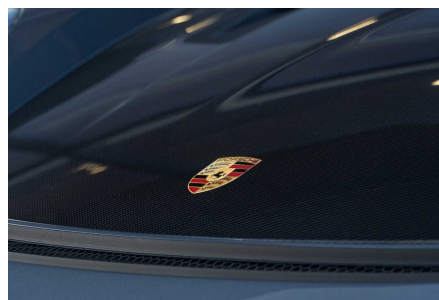

## PORSCHE 718

RS WEISSACH PCCB CERAMIC BRAKES LIFT BOSE

€ 169.900

Visit this car at DCT Knokke