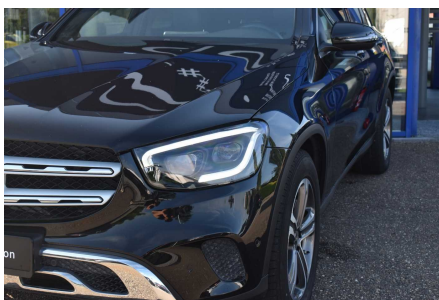

MERCEDES-BENZ GLC 200

4-MATIC PANORAMIC ROOF BLIND SPOT CAMERA

€ 31.900

Visit this car at DCT Brussels

BRUSSELS

Leuvensesteenweg 62

T +32 2 310 40 40

brussels@dct.be