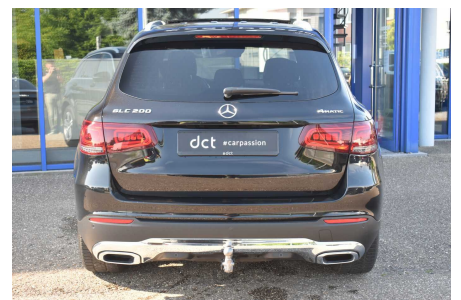

MERCEDES-BENZ GLC 200

4-MATIC PANORAMIC ROOF BLIND SPOT CAMERA

€ 31.900

Visit this car at DCT Brussels

BRUSSELS

Leuvensesteenweg 62

T +32 2 310 40 40

brussels@dct.be

BTW BE 0778 453 308

SPECIFICATIONS

Manufacturer	Mercedes-Benz
Model	GLC 200
First registration	11/2019
Mileage	34.740 km
Fuel type	Petrol
Engine power (kW/Pk)	145 kW / 197 Pk
Cylinder capacity	1991 cc
CO2 emission	162 g/km
Transmission	Automatic (9)
Body style	4x4 vehicle
Color	Black metallic
Tax deductible	No
Price	€ 31.900