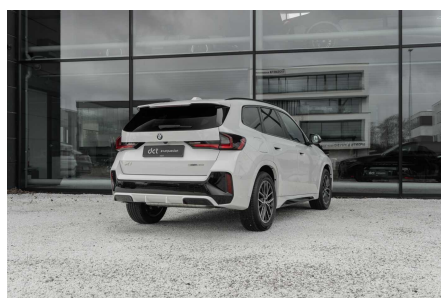

BMW X1

SDRIVE 20I MPACK PANOROOOF ADAPTIVE HEADLIGHTS

€ 37.900

Visit this car at DCT Knokke

KNOKKE

Natiënlaan 110

T +32 490 56 98 99

knokke@dct.be

Would you like this car in a different color or configuration? Let us know and we will look for the right match!

HIGHLIGHTS

- **BMW X1 sDrive 20i - Mpack PanoRoof Adaptive Headlights**
- **Mineral White Metallic**
- **Veganza perforated black interior**
- **18" Bicolor wheels**
- **S01AG Larger capacity fuel tank**
- **S01CE Mild Hybrid recovery system S02VB Tyre pressure monitoring system**
- **S02VC Tyre repair kit**
- **S03MC M longitudinal rails for the roof rack in gloss black shadow line**
- **S0478 Isofix child seat attachment system for front passenger seat**
- **S05AV Active Guard**
- **S05DM Parking Assistant**
- **S0654 DAB+ radio**
- **S06AE TeleServices**
- **S06AF Mandatory emergency call**
- **S06PA Personal eSIM**
- **S02PA Anti-theft wheel bolts**
- **S02TE Automatic gearbox with paddle shifters**
- **S0302 Remote control alarm system**
- **S0337 M Sport package**
- **S02VF M adaptive suspension**
- **S0481 Sports seats for driver and front passenger**
- **S04NW Luxury instrument cluster**
- **S0710 M leather sports steering wheel**
- **S0760 M exterior trim in gloss black Shadow Line**
- **S0775 M roof in anthracite**
- **S0402 Panoramic glass roof**
- **S0413 Boot partition net**
- **S0420 Sun protection tinted windows**
- **S07EV Premium package**
- **S0322 Comfort access**
- **S0430 Interior and exterior mirror package**
- **S0431 Interior mirror with automatic anti-glare adjustment**
- **S0552 Adaptive LED headlights**
- **Sà5AC Motorway light assistant**
- **S06NX Wireless charging tray**
- **S09QV Driving assistant plus preparation**