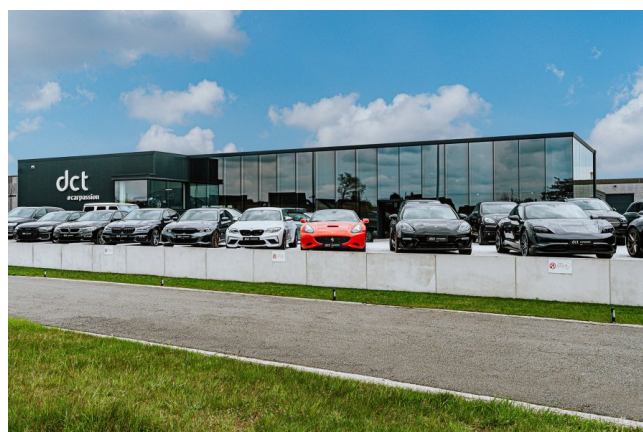

LAND ROVER RANGE ROVER SPORT
P460 PTS BLUE CONSTELLATION 23'ALU MERIDIAN ACC
€ 98.900

Visit this car at DCT Maldegem

MALDEGEM

Industrielaan 9a

T +32 50 39 39 50

maldegem@dct.be

BTW BE 0847 915 701

SPECIFICATIONS

Manufacturer	Land Rover
Model	Range Rover Sport
First registration	10/2024
Mileage	19.562 km
Fuel type	Electric / Petrol
Engine power (kW/Pk)	338 kW / 459 Pk
Cylinder capacity	2997 cc
Transmission	Automatic (8)
Body style	4x4 vehicle
Color	Blue metallic
Tax deductible	Yes
Price	€ 98.900