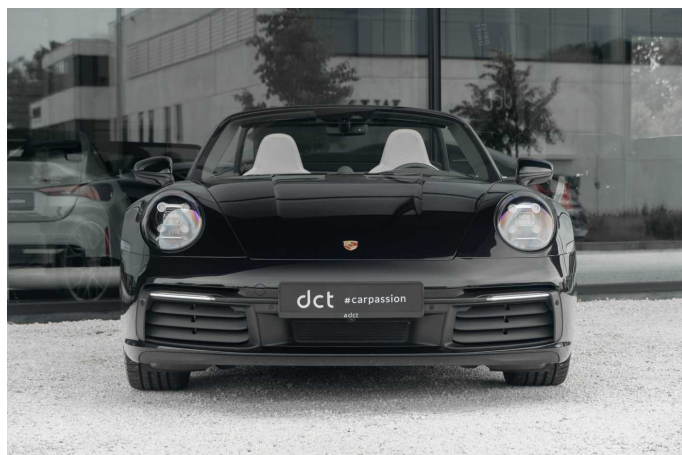

PORSCHE 992

CABRIO 21' SPYDER CHRONO 360° SPORTEXHAUST

€ 119.900

Visit this car at DCT Knokke

KNOKKE

Natiënlaan 110

T +32 490 56 98 99

knokke@dct.be

BTW BE 0847 915 701

SPECIFICATIONS

Manufacturer	Porsche
Model	992
First registration	01/2020
Mileage	52.480 km
Fuel type	Petrol
Engine power (kW/Pk)	283 kW / 384 Pk
Cylinder capacity	2981 cc
CO2 emission	223 g/km
Transmission	Automatic (8)
Body style	Convertible
Color	Black metallic
Tax deductible	No
Price	€ 119.900

Would you like this car in a different color or configuration? Let us know and we will look for the right match!

HIGHLIGHTS

- **Porsche 911 992 Cabrio - SportChrono 360° SportExhaust**
- **2T Deep Black Metallic - Two-tone leather in Slate Gray and Chalk**
- **1V Black convertible top**
- **46J 20/21-inch RS Spyder design wheels**
- **6XV Power-folding exterior mirrors**
- **2FS GT sports steering wheel**
- **2RA '911' logo**
- **1NP Hub caps with coat of arms in body color**
- **KA6 ParkAssist including surround view**
- **3J7 Porsche emblem on headrests**
- **8LH Sport Chrono Package**
- **Q4Q Sport seats plus**
- **0P9 Sport exhaust system, black**
- **4A3 Seat heating**
- **1N3 Power steering plus**
- **P14 Auto-dimming interior and exterior mirrors with integrated rain sensor**
- **PRIVATE CAR - NO VAT Refundable**