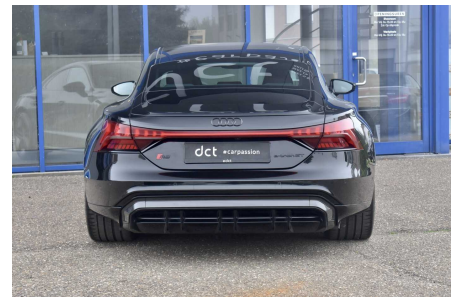

## AUDI RS E-TRON GT

PANORAMA REAR AXLE ST. B&O HUD ACC CARBON

€ 84.900

Visit this car at DCT Brussels