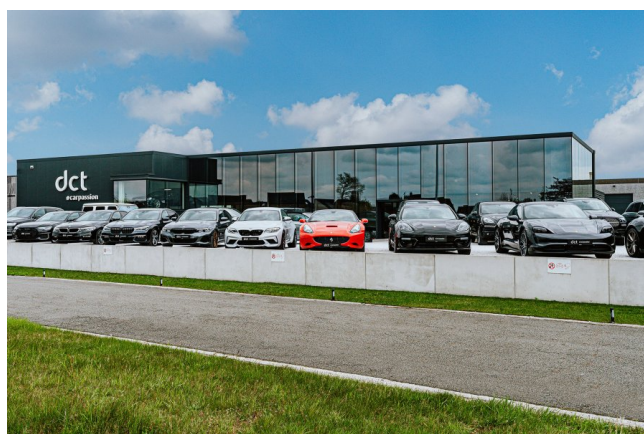

PORSCHE CAYENNE

3.0 E-HYBRID PANO ADAPTIVE CRUISE 21'

€ 38.900

Visit this car at DCT Maldegem

MALDEGEM

Industrielaan 9a
T +32 50 39 39 50
maldegem@dct.be
BTW BE 0847 915 701

SPECIFICATIONS

Manufacturer	Porsche
Model	Cayenne
First registration	08/2018
Mileage	208.204 km
Fuel type	Electric / Petrol
Engine power (kW/Pk)	250 kW / 339 Pk
Cylinder capacity	2995 cc
CO2 emission	58 g/km
Transmission	Automatic (8)
Body style	Estate
Color	Grey metallic
Tax deductible	Yes
Price	€ 38.900

HIGHLIGHTS

ADDRESS - 9990 MALDEGEM - INDUSTRIELAAN 9a -
BELGIUM - +32 50 39 39 50***

- Quartzgrey
- Leather Black
- 1BK Airsuspension incl. PASM
- 2ZH Heated Steeringwheel
- 3FU Panoramic Sunroof
- 42K 21" Turbo wheels in Platinum Grey
- 4A3 Heated seats
- 6FU Lower part mirrors in paint
- PW5 Adaptive Cruise Control
- QJ4 Black optik pack
- QZ7 Power Steering Plus
- VW1 Privacy glass