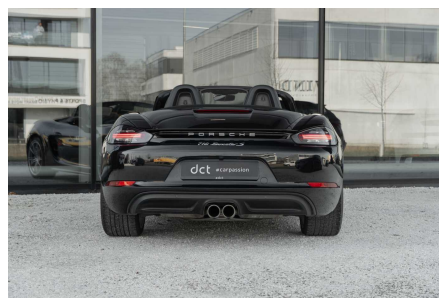

PORSCHE 718

S SPORTCHRONO PARKASSIST CRUISECONTROL

€ 58.900

Visit this car at DCT Wielsbeke

WIELSBEKE

Ooigemstraat 6

T +32 56 44 33 33

wielsbeke@dct.be

BTW BE 0479 929 967

SPECIFICATIONS

Manufacturer	Porsche
Model	718
First registration	07/2016
Mileage	59.987 km
Fuel type	Petrol
Engine power (kW/Pk)	257 kW / 349 Pk
Cylinder capacity	2497 cc
CO2 emission	167 g/km
Transmission	Automatic (7)
Body style	Convertible
Color	Black metallic
Tax deductible	No
Price	€ 58.900

Would you like this car in a different color or configuration? Let us know and we will look for the right match!

HIGHLIGHTS

- **Porsche Boxster S - Sport Chrono ParkAssist Cruise Control**
- **2T Deep Black Metallic**
- **4C Black hood**
- **Black leather interior with sports seats**
-
- **250 Porsche Doppelkupplung (PDK)**
- **342 Seat heating**
- **433 20-inch Carrera S wheels**
- **454 Cruise control**
- **573 Automatic air conditioning**
- **583 Smoker's package**
- **630 Light Design Package**
- **638 ParkAssist front and rear including camera**
- **658 Power steering plus**
- **7UG Porsche Communication Management (PCM) INCL. navigation module**
- **810 Floor mats**
- **IV2 Porsche Connect Plus**
- **P04 Sports seats plus (2-way adjustable, electric)**
- **P13 Auto-dimming interior/exterior mirrors with integrated rain sensor**
- **QR5 Sport Chrono Package**
- **Private Car - NO VAT Refundable**