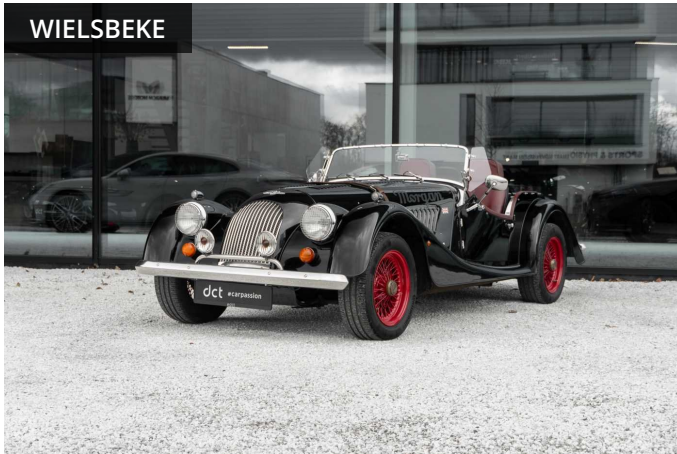

MORGAN 4/4

LOWLINE VERY NICE CONDITION! LOW MILEAGE!

€ 39.900

Visit this car at DCT Wielsbeke

WIELSBEKE

Ooigemstraat 6

T +32 56 44 33 33

wielsbeke@dct.be

BTW BE 0479 929 967

SPECIFICATIONS

Manufacturer	Morgan
Model	4/4
First registration	07/2001
Mileage	55.574 km
Fuel type	Petrol
Engine power (kW/Pk)	84 kW / 114 Pk
Cylinder capacity	1798 cc
CO2 emission	183 g/km
Transmission	Manual (5)
Body style	Convertible
Color	Black metallic
Tax deductible	No
Price	€ 39.900

Would you like this car in a different color or configuration? Let us know and we will look for the right match!

HIGHLIGHTS

▪ Morgan 4/4 LowLine

What "Lowline" Means"Lowline" refers to a lower chassis and suspension setup, giving the car:

- A lower ride height
- A more aggressive, sporty stance
- Slightly improved handling due to a lower center of gravity
- It keeps the traditional narrow body and vintage proportions but looks noticeably more planted than the standard 4/4.