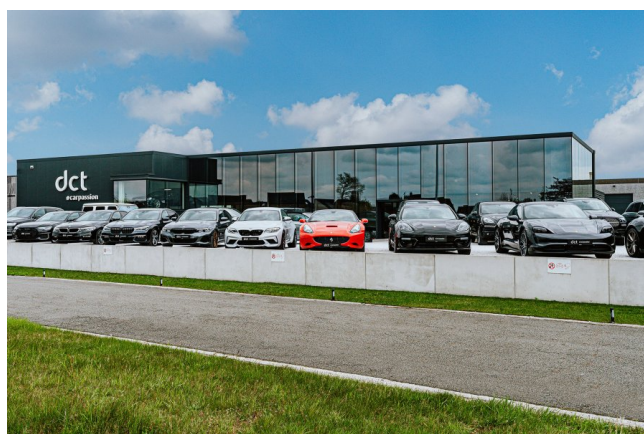

PORSCHE PANAMERA

4 HYBR SPORT EXHAUST BOSE MATRIX HEAD UP KEYLESS

€ 120.900

Visit this car at DCT Maldegem

MALDEGEM

Industrielaan 9a

T +32 50 39 39 50

maldegem@dct.be

BTW BE 0847 915 701

SPECIFICATIONS

Manufacturer	Porsche
Model	Panamera
First registration	06/2024
Mileage	28.759 km
Fuel type	Electric / Petrol
Engine power (kW/Pk)	346 kW / 470 Pk
Cylinder capacity	2894 cc
Transmission	Automatic (9)
Body style	Saloon
Color	Grey solid
Tax deductible	Yes
Price	€ 120.900

Would you like this car in a different color or configuration? Let us know and we will look for the right match!

HIGHLIGHTS

ADDRESS - 9990 MALDEGEM - INDUSTRIELAAN 9a - BELGIUM - +32 50 39 39 50***

- **Vulcano Grey/ Full leather Black**
-
- **C2Z 21" Allu wheels Panamera Sport Design Satin Grey**
- **5KA 4 + 1 stoelen**
- **P2A Adaptive Cruise**
- **9 VL BOSE Surround Sound System**
- **Q2J 14 ways comfort seats with Memory**
- **8IU HD Matrix Lights**
- **KS1 Head - Up Display**
- **7Y8 Lane Chane Assist**
- **3FU Panoramic roof**
- **4F2 Porsche Entry & Drive**
- **4KF Privacy glass**
- **3Y7 Electric sunscreens rear windows**
- **QJ4 Black optik pack window trim**
- **GZ2 Soft close doors**
- **0P9 Sport Exhaust system Black**
- **4A4 Heated rear seats**
- **FT3 360° camera with parking aid**
- **2ZH Heated Sport steeringwheel**
- **4X4 Side bags rear doors**