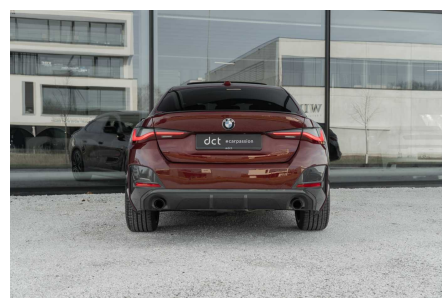

BMW 430 COUPÉ
HUD PANO LAZER MSPORT
€ 42.900

Visit this car at DCT Wielsbeke

WIELSBEKE

Ooigemstraat 6
T +32 56 44 33 33
wielsbeke@dct.be
BTW BE 0479 929 967

SPECIFICATIONS

Manufacturer	BMW
Model	430 Coupé
First registration	09/2021
Mileage	13.314 km
Fuel type	Petrol
Engine power (kW/Pk)	180 kW / 244 Pk
Cylinder capacity	1998 cc
CO2 emission	131 g/km
Transmission	Automatic (8)
Body style	Coupe
Color	Red metallic
Tax deductible	Yes
Price	€ 42.900