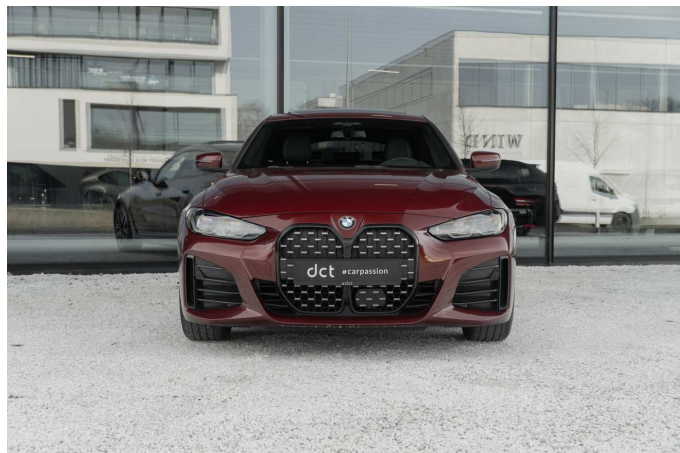

BMW 430 COUPÉ
HUD PANO LAZER MSPORT
€ 42.900

Visit this car at DCT Wielsbeke

WIELSBEKE

Ooigemstraat 6
T +32 56 44 33 33
wielsbeke@dct.be
BTW BE 0479 929 967

SPECIFICATIONS

Manufacturer	BMW
Model	430 Coupé
First registration	09/2021
Mileage	13.314 km
Fuel type	Petrol
Engine power (kW/Pk)	180 kW / 244 Pk
Cylinder capacity	1998 cc
CO2 emission	131 g/km
Transmission	Automatic (8)
Body style	Coupe
Color	Red metallic
Tax deductible	Yes
Price	€ 42.900