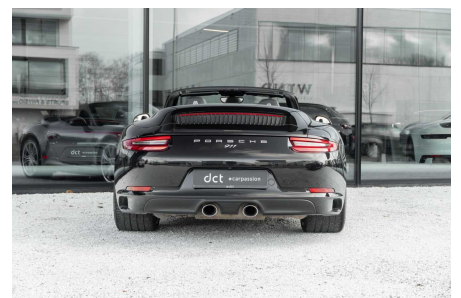

## PORSCHE 991

C2 CABRIO 14 WAYSEATS SPORTEXHAUST BOSE PDK

€ 89.900

Visit this car at DCT Wielsbeke

## SPECIFICATIONS

<b>Manufacturer</b>	Porsche
<b>Model</b>	991
<b>First registration</b>	02/2017
<b>Mileage</b>	90.802 km
<b>Fuel type</b>	Petrol
<b>Engine power (kW/Pk)</b>	272 kW / 369 Pk
<b>Cylinder capacity</b>	2981 cc
<b>CO2 emission</b>	195 g/km
<b>Transmission</b>	Automatic (7)
<b>Body style</b>	Convertible
<b>Color</b>	Black metallic
<b>Tax deductible</b>	No
<b>Price</b>	€ 89.900