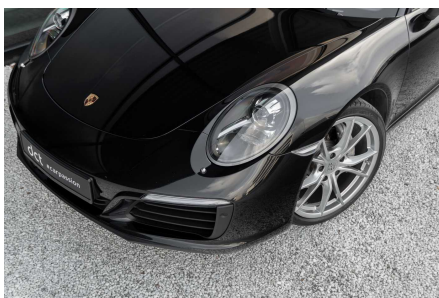

## PORSCHE 991

C2 CABRIO 14 WAYSEATS SPORTEXHAUST BOSE PDK

€ 89.900

Visit this car at DCT Wielsbeke