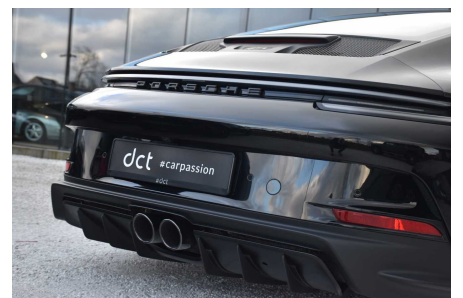

PORSCHE 992

GT3 TOURING PEPITA LIFT REAR AXLE

€ 199.900

Visit this car at DCT Knokke

KNOKKE

Natiënlaan 110

T +32 490 56 98 99

knokke@dct.be

BTW BE 0847 915 701

SPECIFICATIONS

Manufacturer	Porsche
Model	992
First registration	07/2022
Mileage	3.644 km
Fuel type	Petrol
Engine power (kW/Pk)	375 kW / 509 Pk
Cylinder capacity	3996 cc
CO2 emission	283 g/km
Transmission	Automatic (7)
Body style	Coupe
Color	Black solid
Tax deductible	No
Price	€ 199.900

Would you like this car in a different color or configuration? Let us know and we will look for the right match!

HIGHLIGHTS

- **BELGIAN CAR / 1 OWNER**
-
- **BLACK / HERITAGE INTERIOR DESIGN PEPITA**
-
- **Interior with extended leather elements**
- **Sport Plus Seats 4-way**
- **Mirrors in color**
- **Hydraulic LIFT system Front axle**
- **ALCANTARA STEERING WHEEL**
- **90L**
- **Brake Clippers in Black Gloss**
- **21"/20" 911 GT3 Alloy Wheels**
- **Wheels in Black Satin**
- **LED Headlights in BLACK incl PDLs**
- **Exclusive Manufaktur Lightstrip**
- **Automatic dimming Mirrors**
- **Park Assist**
- **Rearview Camera**
- **Heated Seats**
- **Background Combi in White**
- **Apple CarPlay / Android Auto**
- **PASM**
- **Rearwheel steering**
- **Cruise Control**
- **Automatic Climate Control**
- **PCM incl NAVIGATION**
- **Sound Package Plus**
- **DAB**