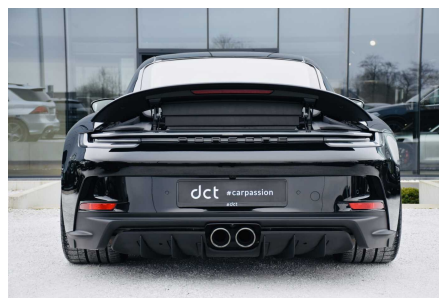

PORSCHE 992

GT3 TOURING PEPITA LIFT REAR AXLE

€ 199.900

Visit this car at DCT Knokke

KNOKKE

Natiënlaan 110

T +32 490 56 98 99

knokke@dct.be

BTW BE 0847 915 701

SPECIFICATIONS

Manufacturer	Porsche
Model	992
First registration	07/2022
Mileage	3.644 km
Fuel type	Petrol
Engine power (kW/Pk)	375 kW / 509 Pk
Cylinder capacity	3996 cc
CO2 emission	283 g/km
Transmission	Automatic (7)
Body style	Coupe
Color	Black solid
Tax deductible	No
Price	€ 199.900

Would you like this car in a different color or configuration? Let us know and we will look for the right match!

HIGHLIGHTS

- **BELGIAN CAR / 1 OWNER**
-
- **BLACK / HERITAGE INTERIOR DESIGN PEPITA**
-
- **Interior with extended leather elements**
- **Sport Plus Seats 4-way**
- **Mirrors in color**
- **Hydraulic LIFT system Front axle**
- **ALCANTARA STEERING WHEEL**
- **90L**
- **Brake Clippers in Black Gloss**
- **21"/20" 911 GT3 Alloy Wheels**
- **Wheels in Black Satin**
- **LED Headlights in BLACK incl PDLs**
- **Exclusive Manufaktur Lightstrip**
- **Automatic dimming Mirrors**
- **Park Assist**
- **Rearview Camera**
- **Heated Seats**
- **Background Combi in White**
- **Apple CarPlay / Android Auto**
- **PASM**
- **Rearwheel steering**
- **Cruise Control**
- **Automatic Climate Control**
- **PCM incl NAVIGATION**
- **Sound Package Plus**
- **DAB**