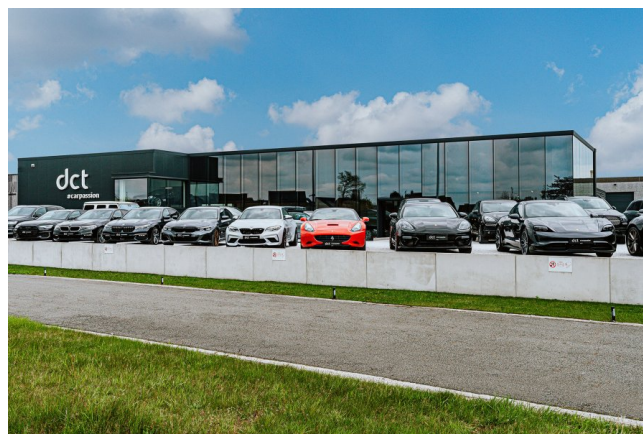

BMW 530 LIMOUSINE

E PERFORM SPORTSEATS NAVI PRO HEATED SEATS

€ 20.900

Besuchen Sie dieses Auto unter DCT Maldegem

MALDEGEM

Industrielaan 9a
T +32 50 39 39 50
maldegem@dct.be
BTW BE 0847 915 701

SPEZIFIKATIONEN

HÖHEPUNKTE

- Sophisto Grey/ Leathet Dakota Cognac
- 255 Sports steeringwheel
- 2VB Tyres pression control
- 302 Alarm System
- 3AG Rear view camera
- 465 Folding rear seats
- 481 Sport seats
- 495 Heated front seats
- 4T8 Mirror pack
- 508 Park Distance Control
- 534 Climate control
- 609 Navigation Professional